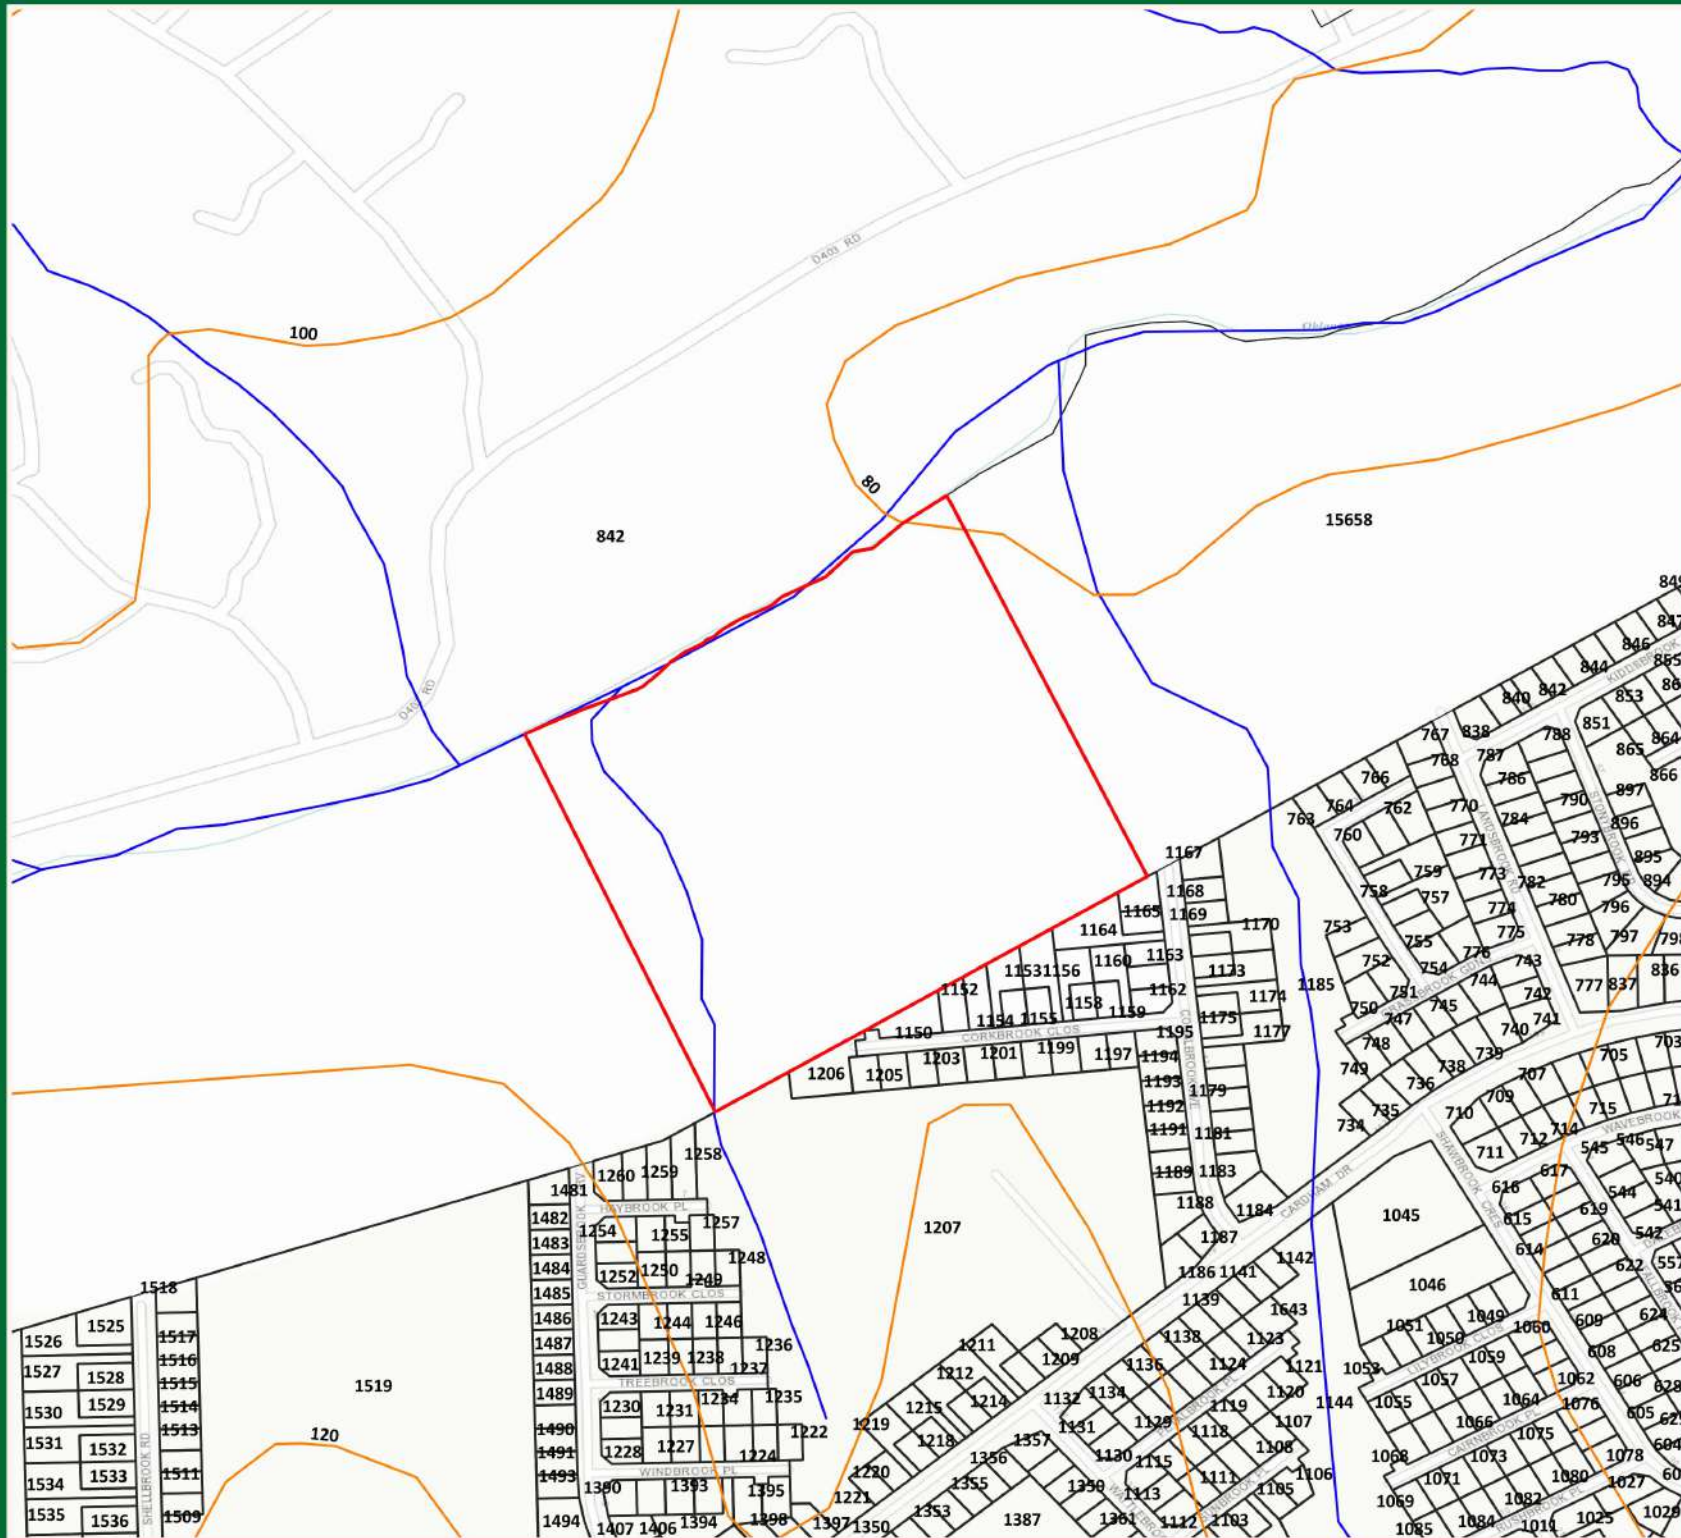

Amaoti Topographical Map

Legend

- Contours
- Rivers
- ERF & Farm Portions
- Riet Rivier No.842

Scale: 1:2000
Datum: WGS 84
Date Created: July 2023
Created by: Luke Saunders
Contact: lukes@ncc-group.co.za